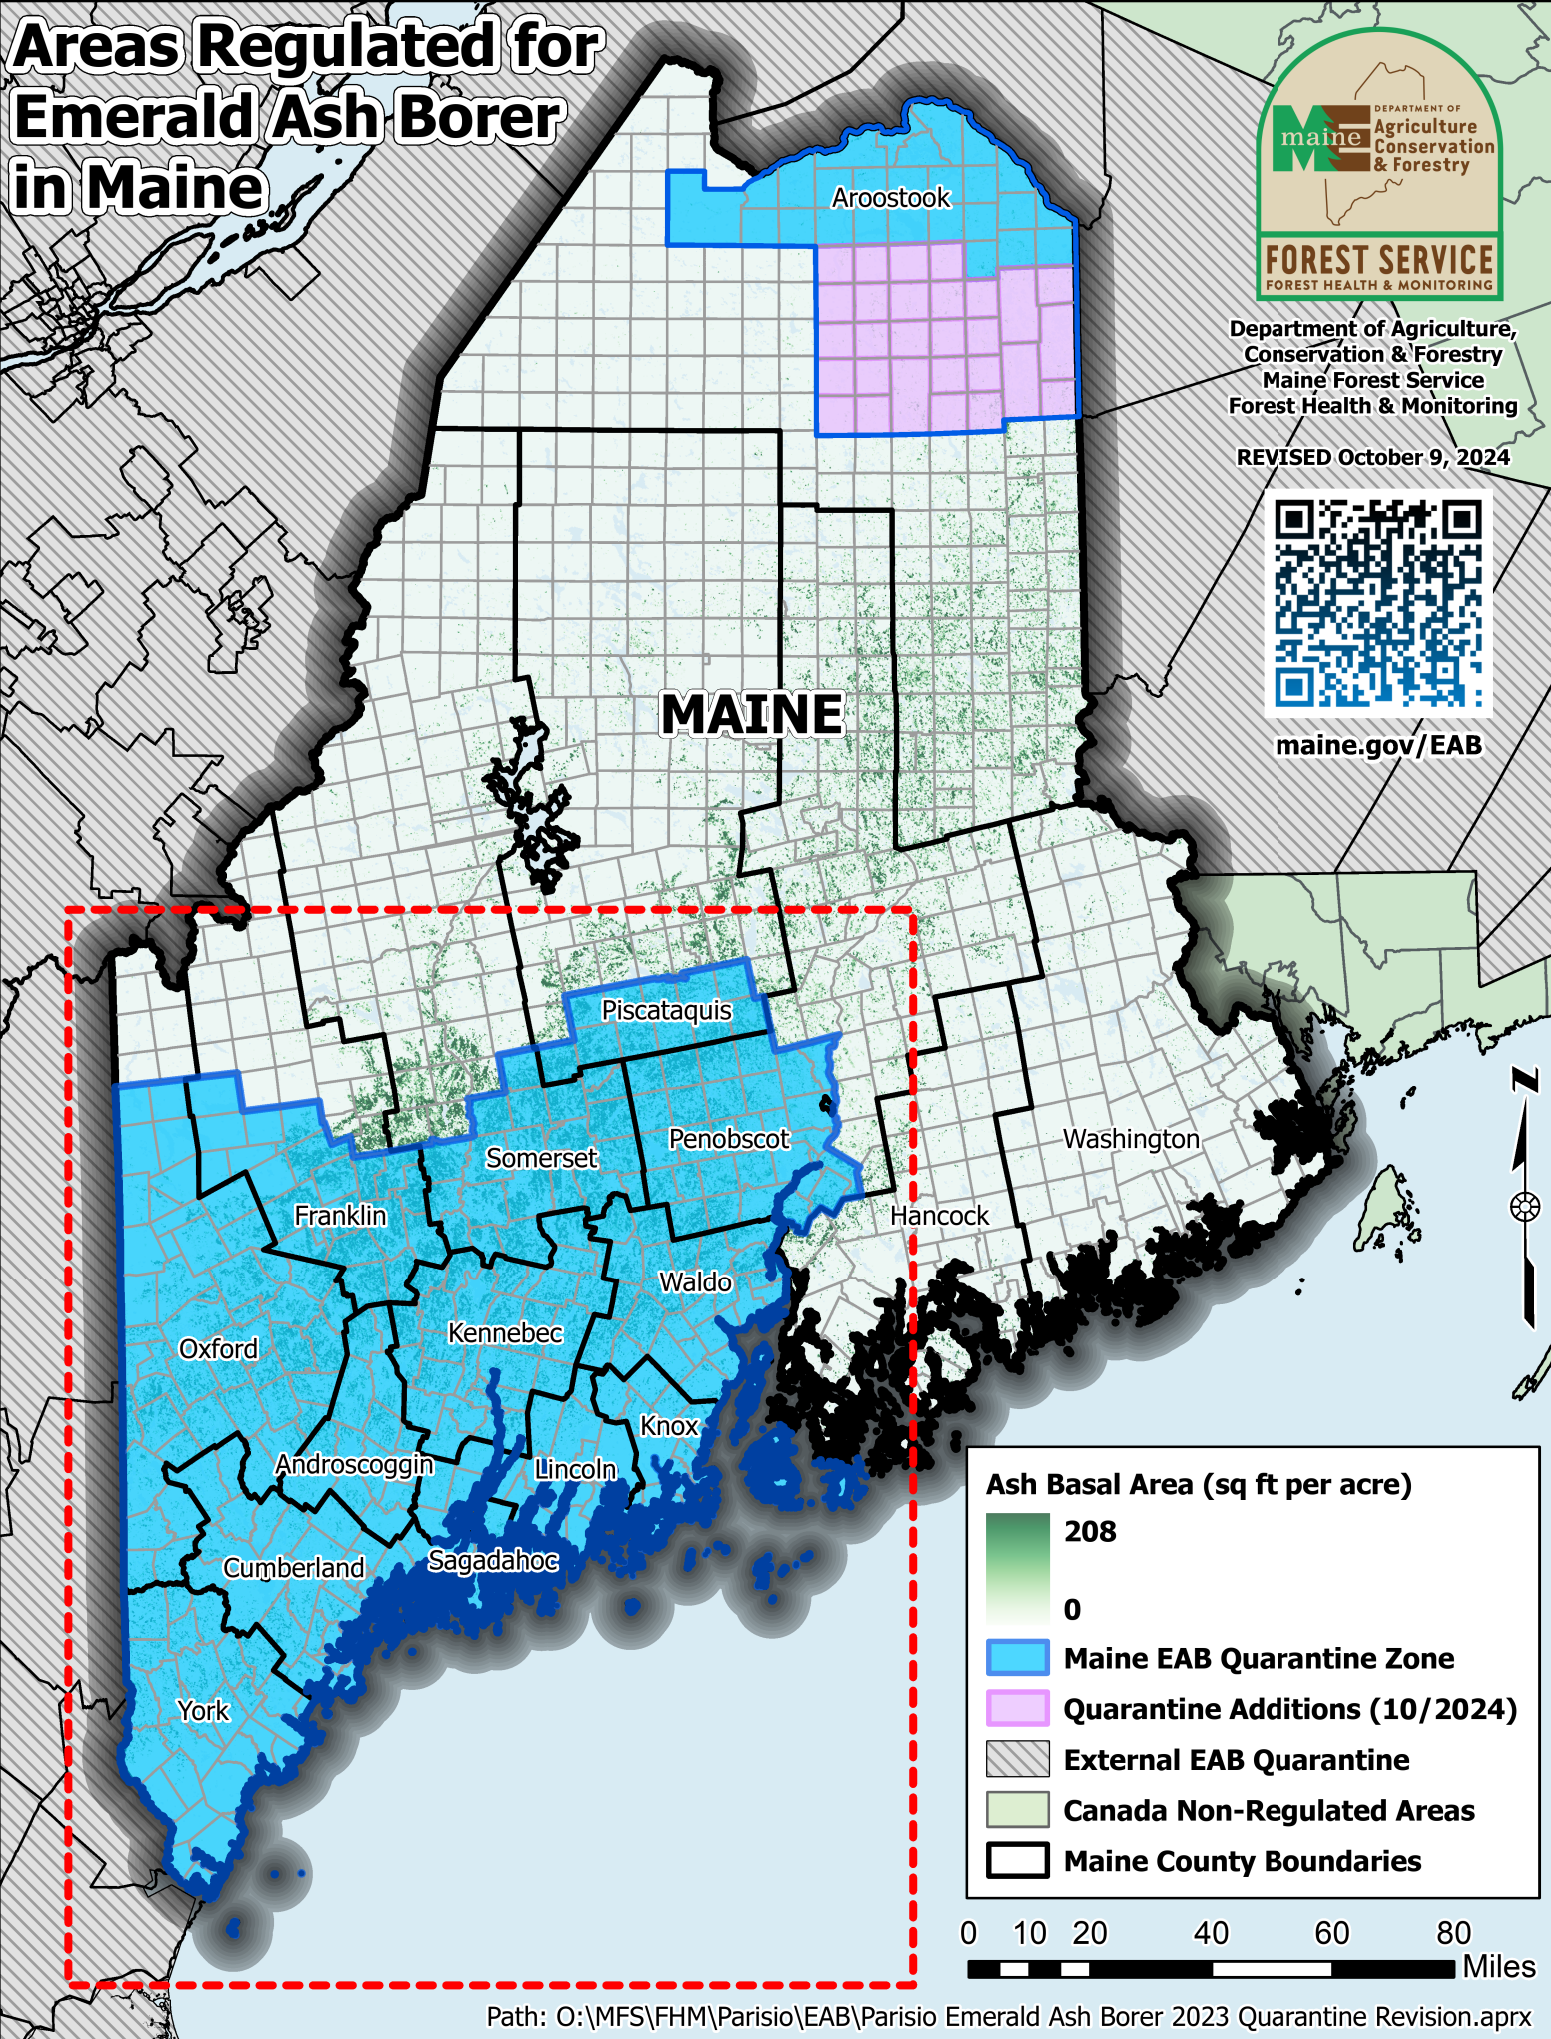

Areas Regulated for Emerald Ash Borer in Maine

Areas Regulated for Emerald Ash Borer in Southern Maine